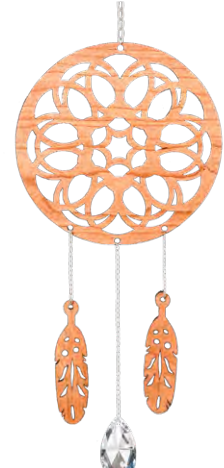

LC009

DREAMCATCHER MEASURES 5.85"
WITH 4" X 1" FEATHERS
OVERALL LENGTH IS 20.5"