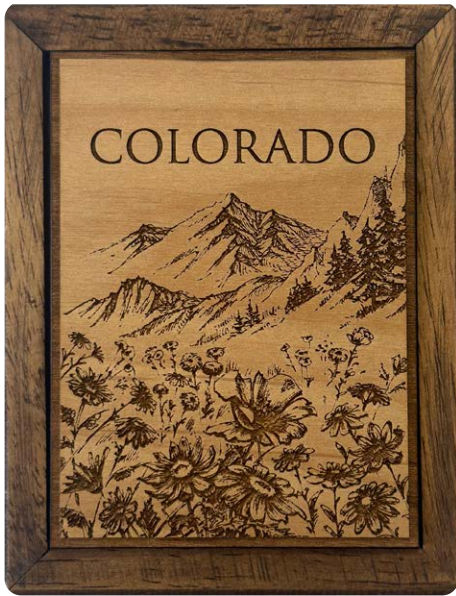

OBX010 MOUNTAIN FLOWERS