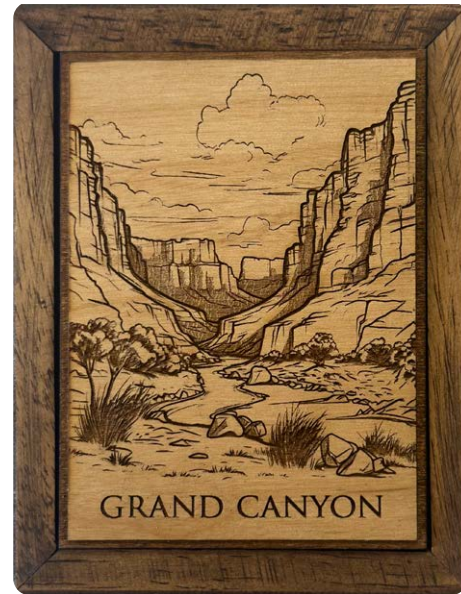

OBX008 FLORAL BIRD

OBX009 GRAND CANYON

OBX010 MOUNTAIN FLOWERS

OBX011 MOUNTAIN FALLS

OBX012 LIGHTHOUSE

OBX013 CANYON

NEW WILDWOOD EARRINGS

Wildwood Earrings are laser carved from 1/8" hardwood walnut and cherry wood. All woods are harvested from sustainable tree farms. We use semi precious stone cabochons as natural accents- mother of pearl, black onyx, lapis, turquoise, green aventurine and paua shell. Ear wires are hypo-allergenic surgical steel.