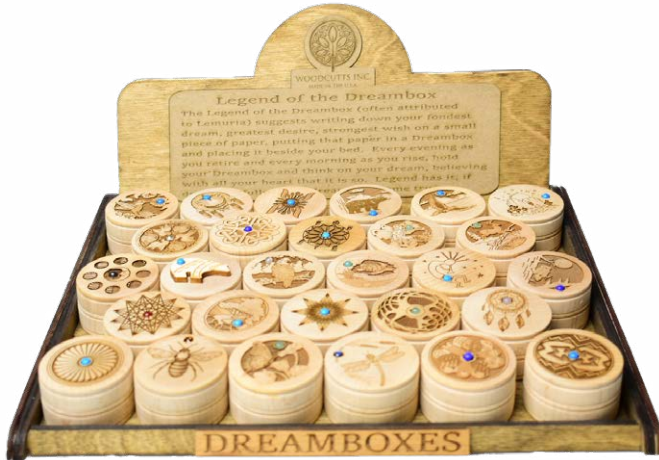

WW005C
Fan in Cherry

WW005W
Fan in Walnut

WW006C
Hoops in Cherry

WW006W
Hoops in Walnut

WW007C
Art Deco in Cherry

WW007W
Art Deco in Walnut

DREAMBOXES

Dreamboxes are turned from select New England Maple, hand finished, then laser carved and inlaid with semi precious stones: Turquoise, Mother of Pearl, Aventurine, Carnelian, Paua Shell, Agate, Lapis Lazuli, Hematite, or Swarovski Crystals. (Size: approx. 1¹/₂" in Diameter)

\$6.50 each

LEGEND OF THE DREAMBOX

The Legend of the Dreambox suggests writing down your fondest dream, greatest desire, or strongest wish on a small piece of paper, putting that paper in a dreambox and placing it beside your bed. Every evening as you retire and every morning as you rise, hold your dreambox and think on your dream. Believe with all your heart that it is so. Legend has, that if done faithfully...
your dream will come true.

LARGE DISPLAY STARTER PACKAGE

72 Boxes
 (24 designs x 3) @ 6.50 each \$468
 Solid Wood Display Tray \$48
 4 FREE Boxes (offset) \$0
TOTAL \$516

The Large Display Tray is constructed of birch plywood. It measures 8”H x 10.5”L x 8.5” W. Each display holds 28 boxes and includes a “Legend of the Dreambox” header and display plaque for customer copies of the legend.

MINI DISPLAY STARTER PACKAGE

33 Boxes
 (11 designs x3) @ 6.50 each \$214.50
 Solid Wood Mini Display Tray \$27.00
 3 FREE Boxes (offset) \$0
TOTAL \$241.50

The Mini Display Tray is constructed of birch plywood. It measures 7.5”L x 6”W x 8”H. . Each display holds 11 boxes and includes a “Legend of the Dreambox” header and display plaque container for customer copies of the legend.