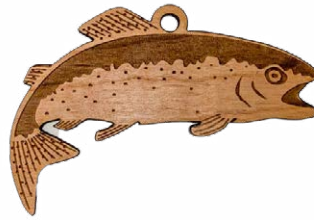

SAP2107

SAP2110

SAP2111

SAP2112

ORNAMENTS

Our ornaments are a wonderful souvenir or decoration for the holidays. They are laser cut out of hand finished furniture grade alder. They are then strung on a red sueded cord for hanging. They range from 2 1/2" to 3 1/2" in size. We offer over 50 different designs, and the majority of the styles can be name dropped with a city, state, or landmark at no additional cost.

PRICE: \$4.00 each

**IMAGES OF ORNAMENTS ARE NOT TO SCALE.
MOST DESIGNS CAN BE NAME DROPPED.
NAME DROPS PICTURED ARE AN EXAMPLE ONLY.**

OR040

OR043

OR044

OR045

OR051

OR058