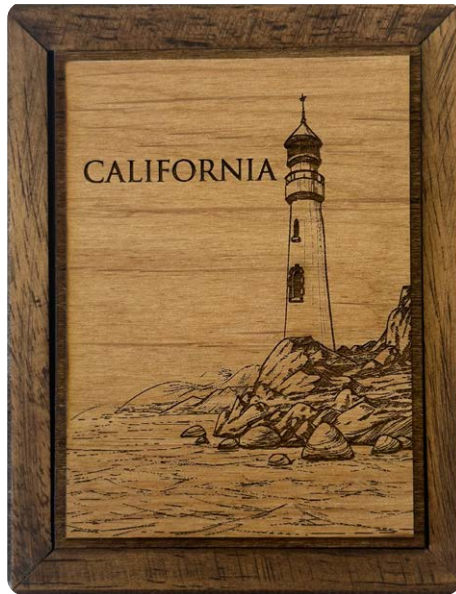

OBX008 FLORAL BIRD

OBX009 GRAND CANYON

OBX010 MOUNTAIN FLOWERS

OBX011 MOUNTAIN FALLS

OBX012 LIGHTHOUSE

OBX013 CANYON

NEW WILDWOOD EARRINGS

Wildwood Earrings are laser carved from 1/8" hardwood walnut and cherry wood. All woods are harvested from sustainable tree farms. We use semi precious stone cabochons as natural accents- mother of pearl, black onyx, lapis, turquoise, green aventurine and paua shell. Ear wires are hypo-allergenic surgical steel.