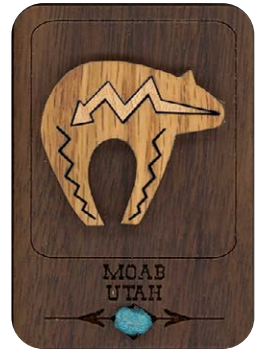

MOAB
UTAH

WM124