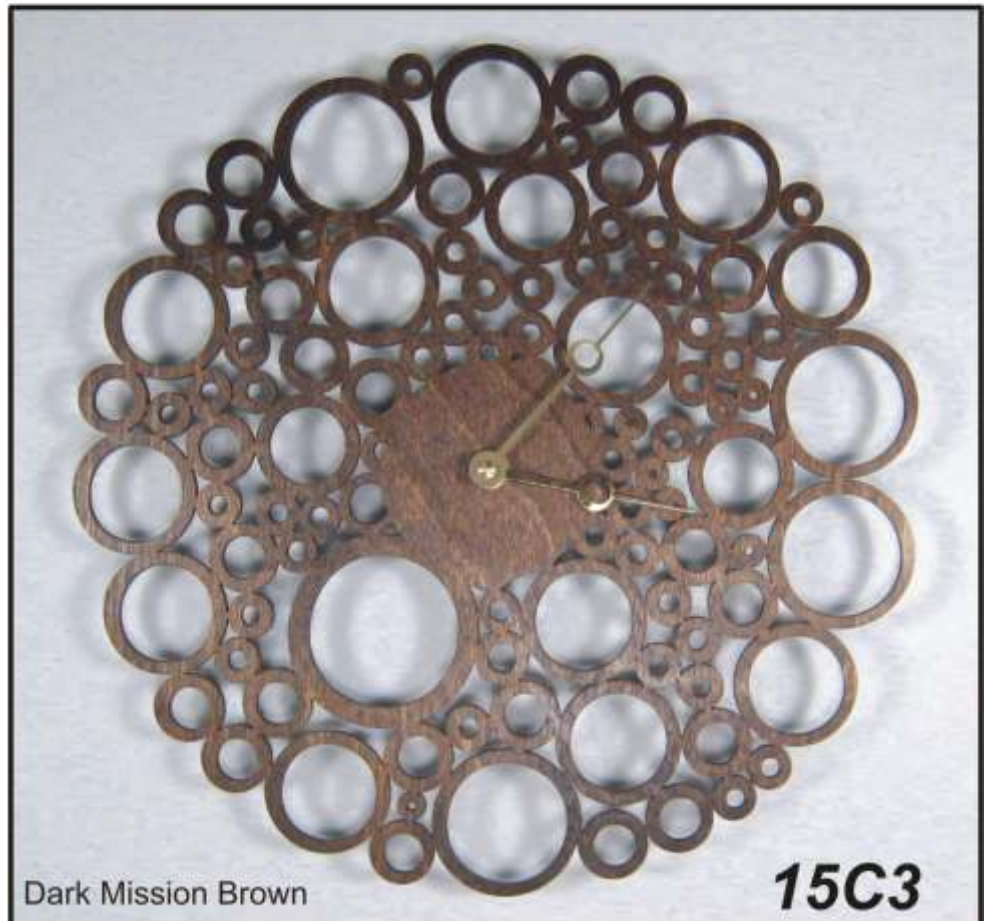

Ship: 4314 S. Broadway
Englewood, CO 80113

Medium Brown

15C1

Birch Clock 12" x 12" x 1 1/2" Dark Walnut, Dark Mission Brown or Medium Brown Finish \$38.00 500/500

15P2

Walnut Pendant 2" x 4" with 32" suede cord. \$9.00 each 1000/1000

15E1

Maple & Lace Wood Earrings \$16.00 600/600

15E2

Walnut Dangles with cobalt blue accent beads 3/4" x 1 1/2" \$9.25 pair 1000/1000

Dark Walnut

15C2

Birch Clock 12" x 12" x 1 1/2" Dark Mission Brown, Medium Brown or Dark Walnut Finish \$36.00 500/500

Alder Pendant
with Denim Lapis
\$16.00 500/500

Walnut Pendant 4" x 1"
with 32" suede cord.
\$9.00 1000/1000

Dark Mission Brown

15C3

Birch Clock 12" x 12" x 1 1/2" Dark Mission Brown, Medium Brown or Dark Walnut Finish \$36.00 500/500