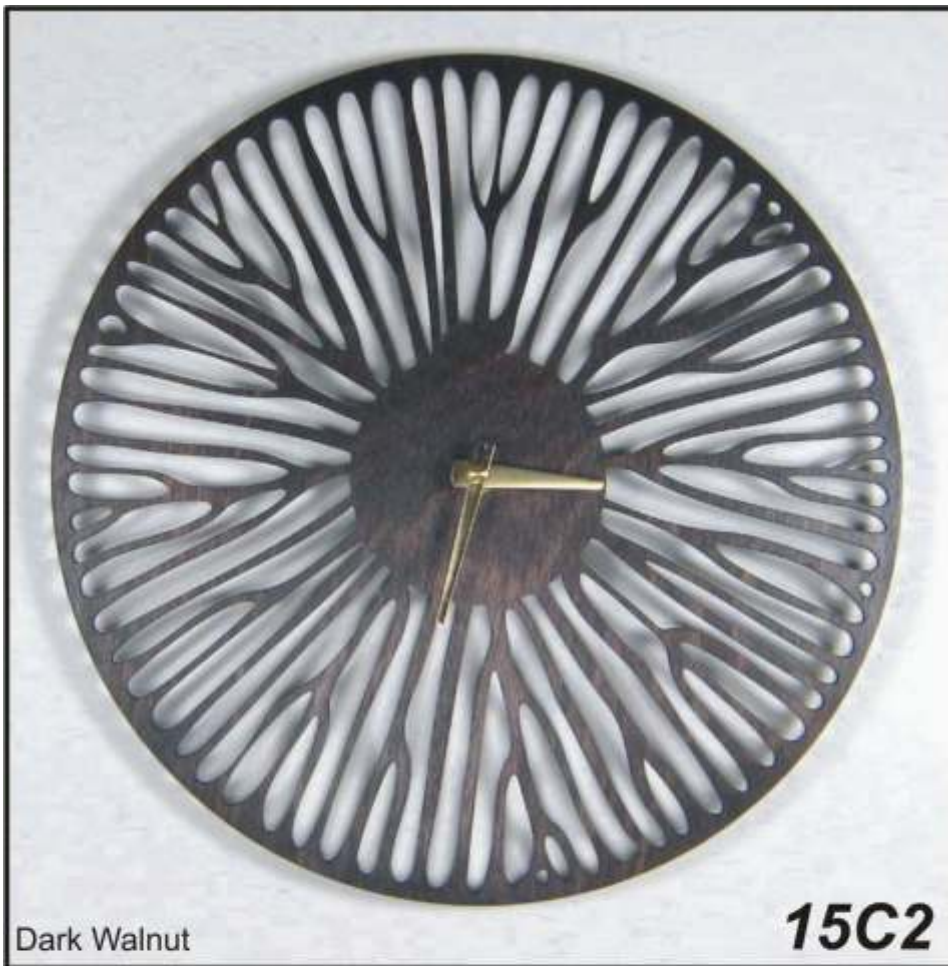

Ship: 4314 S. Broadway
Englewood, CO 80113

Medium Brown

15C1

Birch Clock 12" x 12" x 1 1/2" Dark Walnut, Dark Mission Brown or Medium Brown Finish \$38.00 500/500

15P2

Walnut Pendant 2" x 4" with 32" suede cord. \$9.00 each 1000/1000

15E1

Maple & Lace Wood Earrings \$16.00 600/600

15E2

Walnut Dangles with cobalt blue accent beads 3/4" x 1 1/2" \$9.25 pair 1000/1000

Dark Walnut

15C2

Birch Clock 12" x 12" x 1 1/2" Dark Mission Brown, Medium Brown or Dark Walnut Finish \$36.00 500/500

Alder Pendant
with Denim Lapis
\$16.00 500/500

Walnut Pendant 4" x 1"
with 32" suede cord.
\$9.00 1000/1000

Dark Mission Brown

15C3

Birch Clock 12" x 12" x 1 1/2" Dark Mission Brown, Medium Brown or Dark Walnut Finish \$36.00 500/500